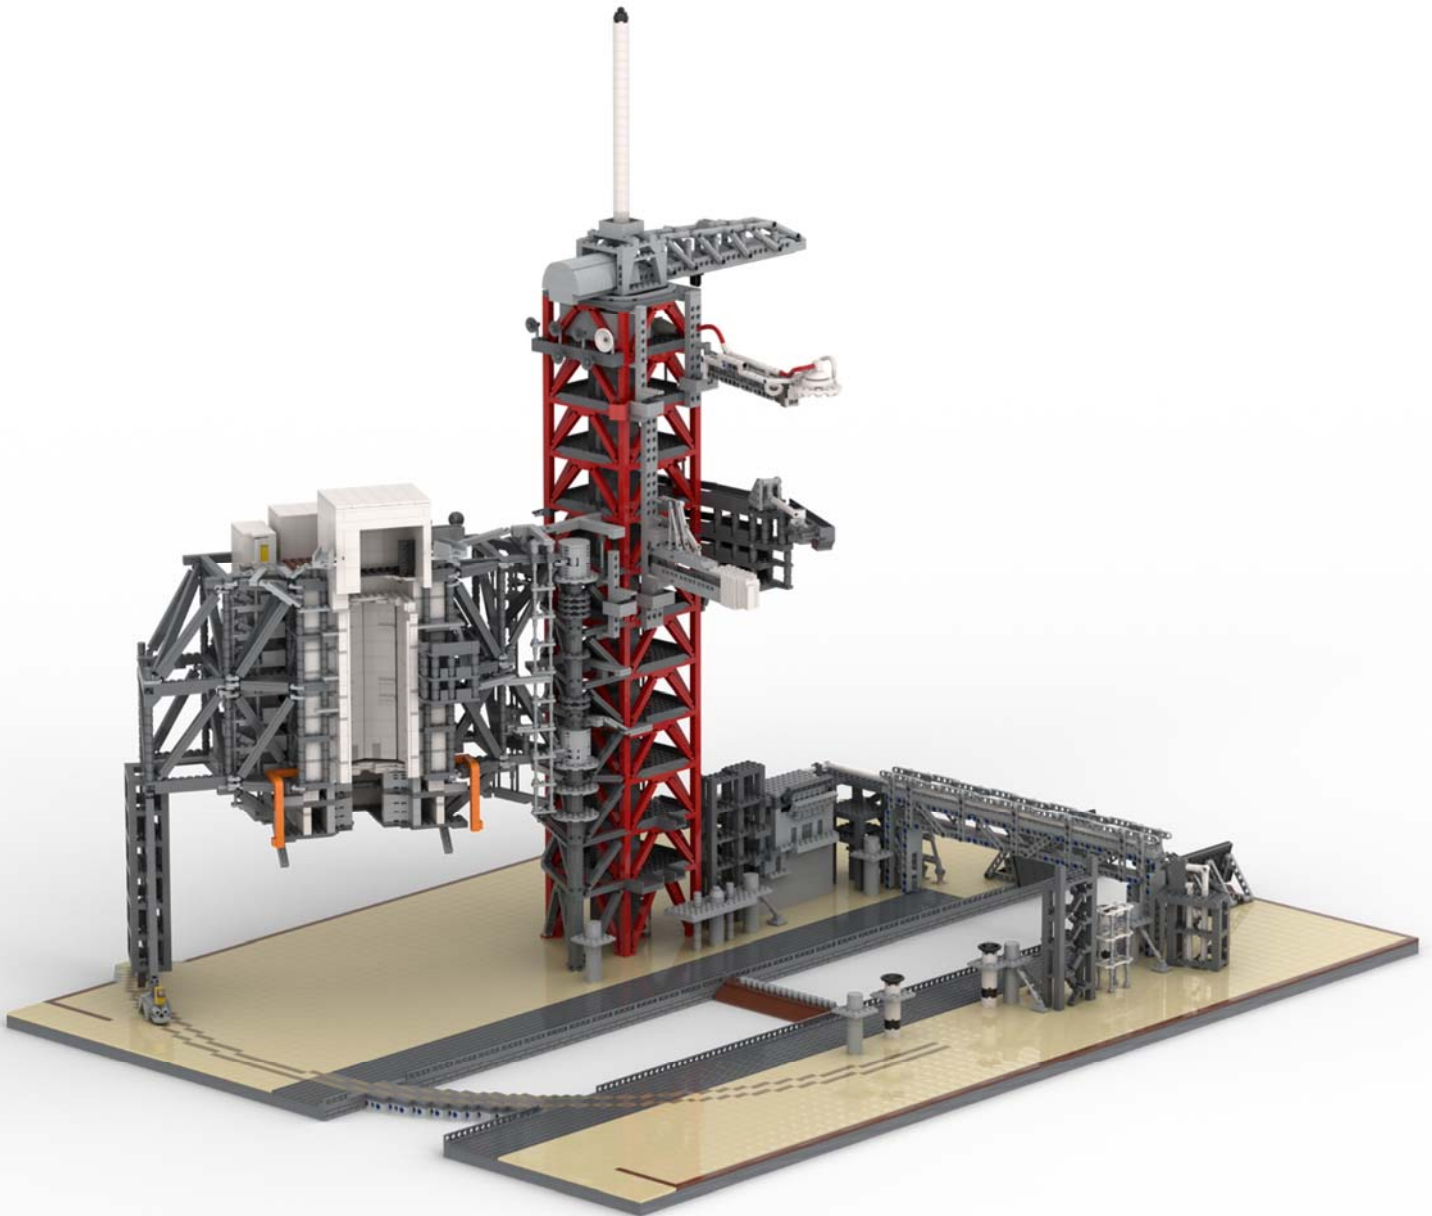

Launch Complex 39 – Shuttle Era Anno 1980

Booklet 1 of 6 The Fixed Service Structure, Base to Level 195

By Videomajk
Version 2

Table of contents

| | |
|---|-----|
| Introduction | 3 |
| Model information | 3 |
| Licence | 4 |
| Disclaimer | 4 |
| Baseplate – West 2..... | 5 |
| Flame Deflector | 25 |
| The Fixed Service Structure - FSS | 32 |
| FSS – Ground Level..... | 33 |
| FSS – Level 75 | 42 |
| FSS – Level 95 | 64 |
| FSS – Level 115..... | 87 |
| FSS – Level 135..... | 111 |
| FSS – Level 155..... | 134 |
| FSS – Level 175 | 158 |
| FSS – Level 195..... | 185 |

Introduction

This is a 1:110 scale Lego model of Nasa's Launch complex 39 from the Space Shuttle era, based on the look it had sometime around 1980. At this time, most of the fixed service structure was still painted red, the colour it had when it was still an Apollo Launch umbilical tower. There are well known details, like the orbital weather protection system, that still had not been added to the complex yet.

This model is designed with **Andrew Harkins'** Space Shuttle and **Grant Passmore's** Mobile Launch Platform (MLP) and Crawler Transporter in mind. These three models will fit perfectly together with this model.

The model consists of the Fixed Service Structure, the Rotating Service Structure, The WSC Tower and 9099 building, the Northern pipe bridge and the East access towers. Everything is placed on a base representing the top of the launch pad and flame trench.