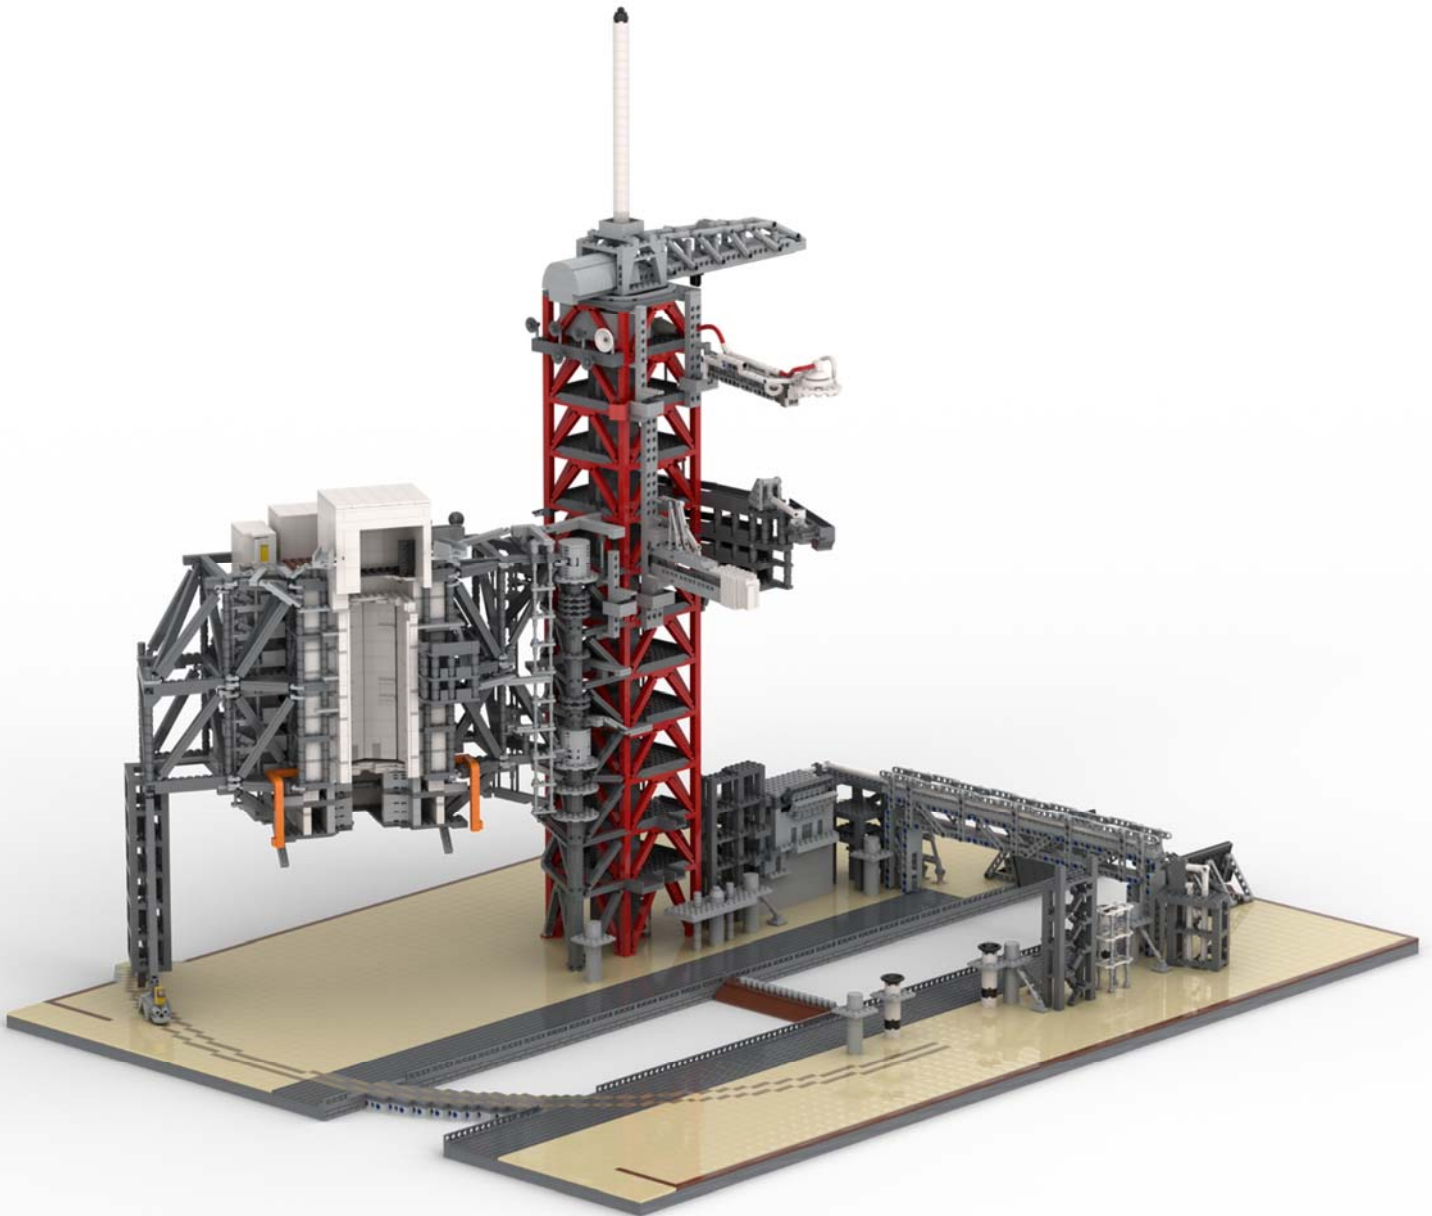

Launch Complex 39 – Shuttle Era

Anno 1980

Booklet 3 of 6

The Base Plates

By Videomajk
Version 2

Table of contents

Baseplate – West 3.....	4
Flame Trench Bridge.....	13
Baseplate – West 1	27
Baseplate – West 4	56
Baseplate – West 5.....	72
Baseplate – East 1	90
Baseplate – East 2.....	109
Baseplate – East 3.....	126