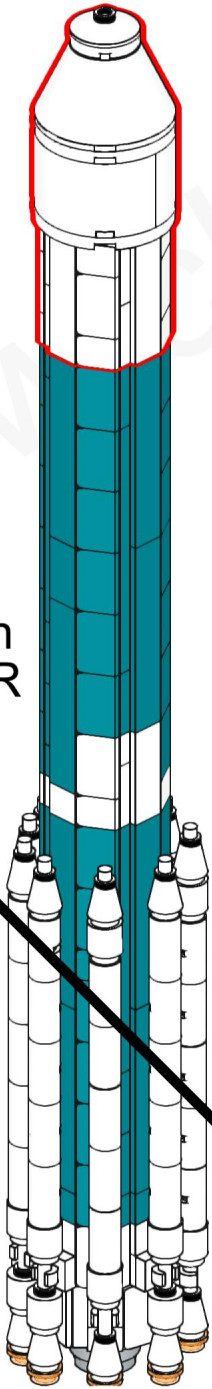

# 26

8

3x

9

4

6

# 46

8

9

4

6

4x

# 48

8

← Like this

9

These are extra parts that represent the dark square found on the Delta IIs that launched the MER rovers

6

4

33x  
2780, 11