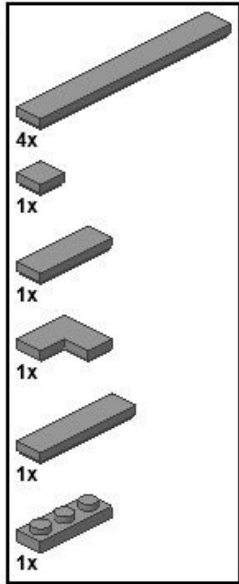

Instructions for the Space Shuttle Mobile Launch Platform (MLP) By Eiffleman © 2019

Note these instructions use a mix of a traditional format and a colour piece ID system.

The colour ID system was needed to make these instructions manageable – the standard format does not lend itself well to large models especially when they are almost entirely one colour. The main piece colour used in this Build is Medium Blue Grey.

The colours chosen on each image are unique – this is a manual process and I needed to use colours for different pieces on different steps.

3

- 2x
- 1x
- 1x
- 2x
- 1x
- 1x

4

5

6

7

8