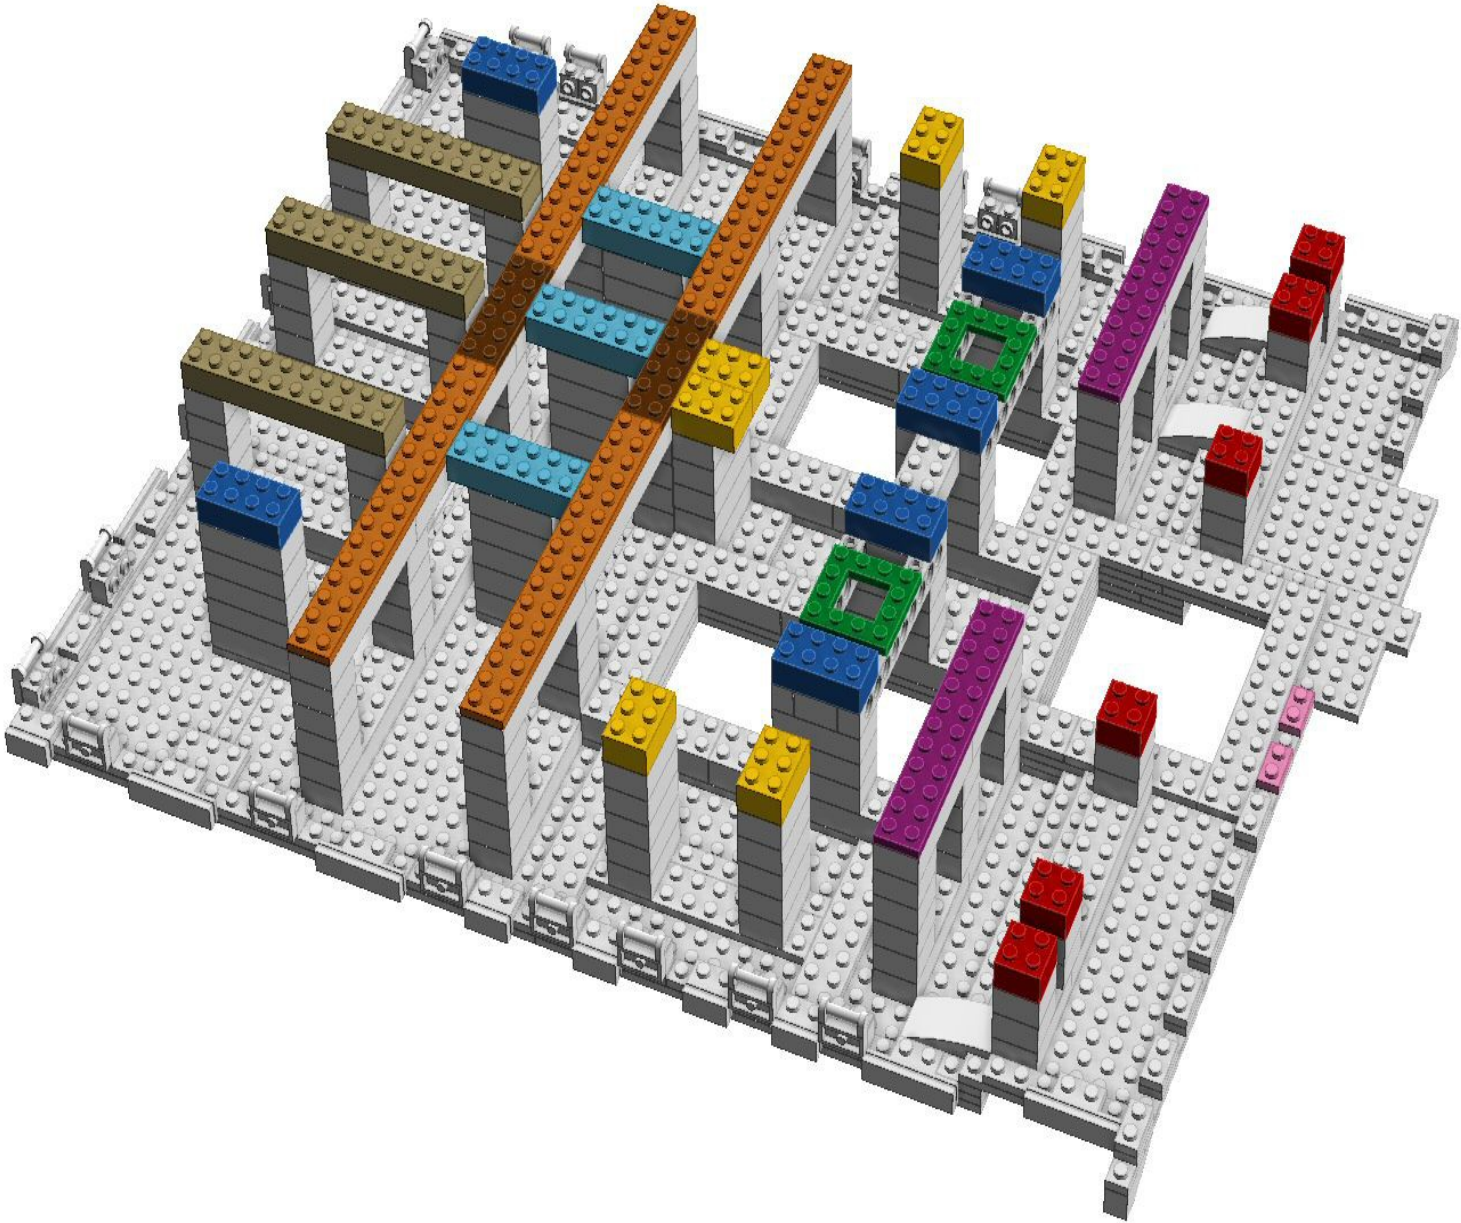

Instructions for the Space Shuttle Mobile Launch Platform (MLP) By Eiffleman © 2019

Note these instructions use a mix of a traditional format and a colour piece ID system.

The colour ID system was needed to make these instructions manageable – the standard format does not lend itself well to large models especially when they are almost entirely one colour. The main piece colour used in this Build is Medium Blue Grey.

The colours chosen on each image are unique – this is a manual process and I needed to use colours for different pieces on different steps.

3

- 2x
- 1x
- 1x
- 2x
- 1x
- 1x

4

5

6

7

8