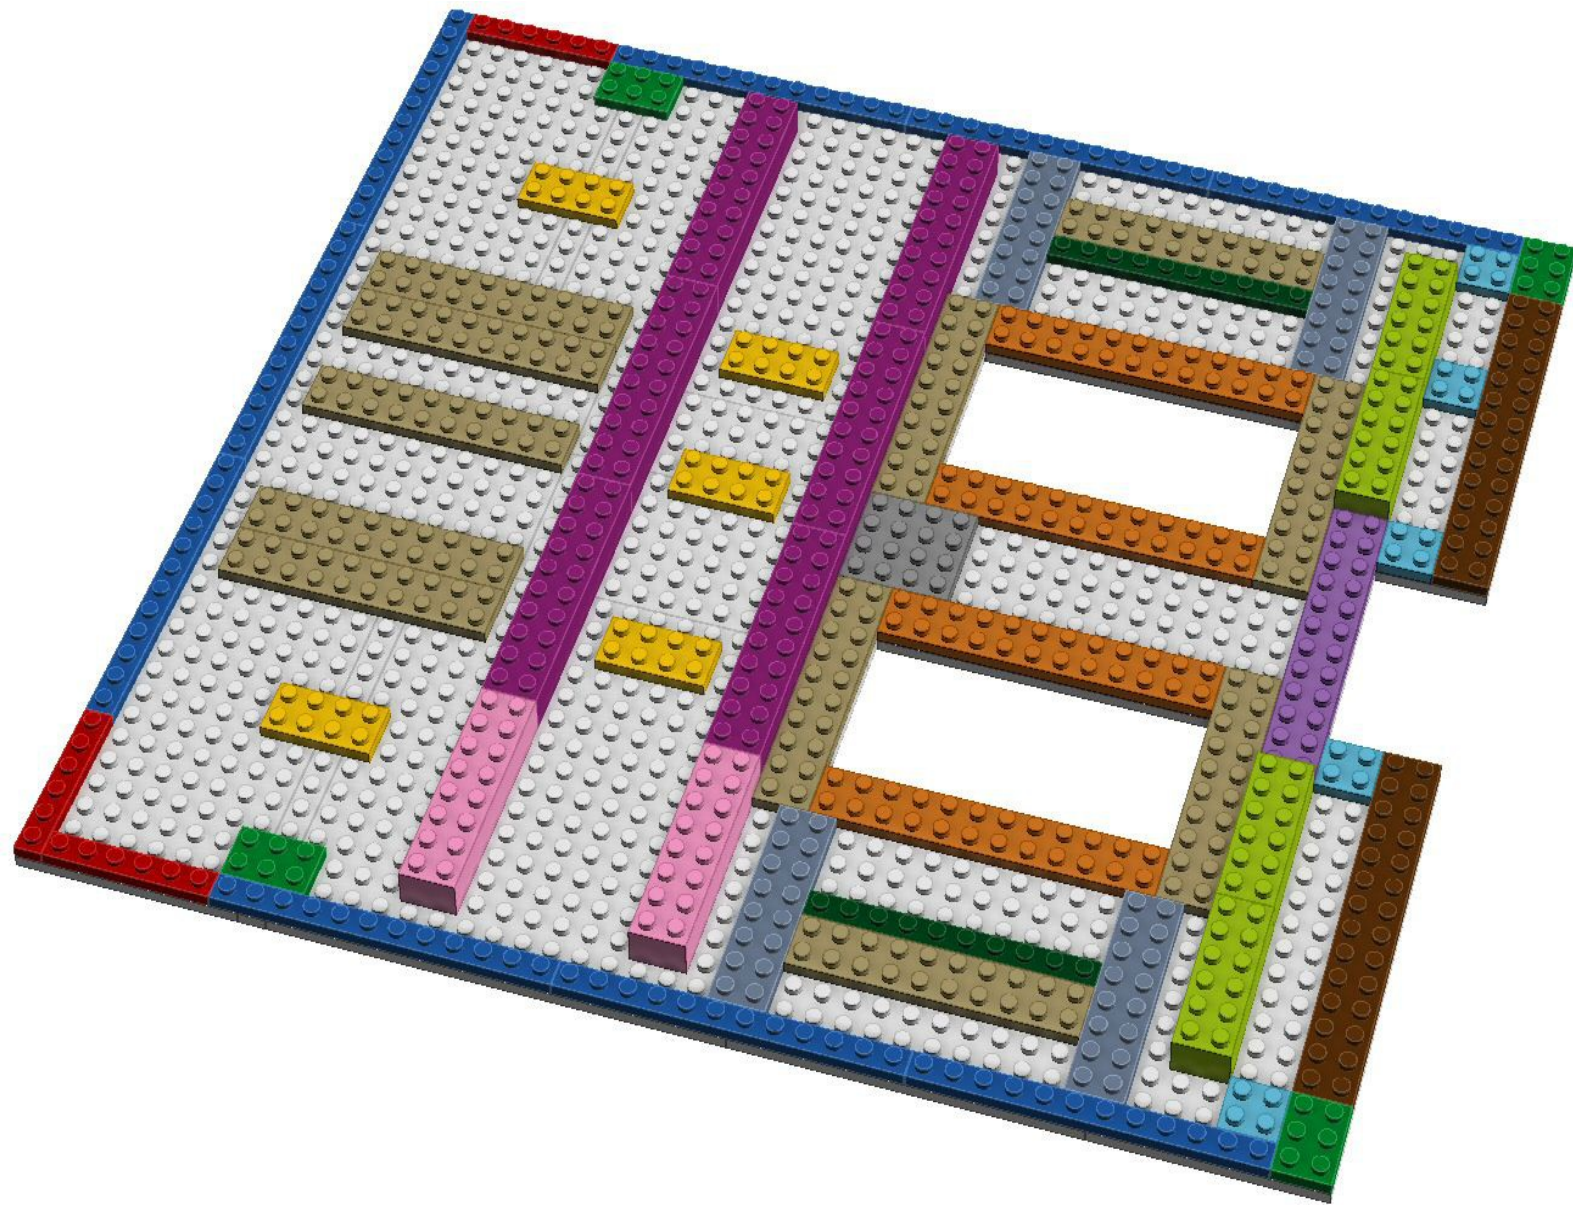

Instructions for the Space Shuttle Mobile Launch Platform (MLP) By Eiffleman © 2019

Note these instructions use a mix of a traditional format and a colour piece ID system.

The colour ID system was needed to make these instructions manageable – the standard format does not lend itself well to large models especially when they are almost entirely one colour. The main piece colour used in this Build is Medium Blue Grey.

The colours chosen on each image are unique – this is a manual process and I needed to use colours for different pieces on different steps.

3

- 2x
- 1x
- 1x
- 2x
- 1x
- 1x

4

5

6

7

8