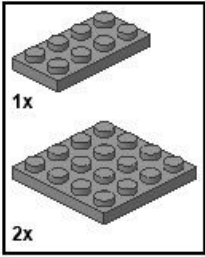

Instructions for the Space Shuttle Mobile Launch Platform (MLP) By Eiffleman © 2019

Note these instructions use a mix of a traditional format and a colour piece ID system.

The colour ID system was needed to make these instructions manageable – the standard format does not lend itself well to large models especially when they are almost entirely one colour. The main piece colour used in this Build is Medium Blue Grey.

The colours chosen on each image are unique – this is a manual process and I needed to use colours for different pieces on different steps.

3

- 2x
- 1x
- 1x
- 2x
- 1x
- 1x

4

5

6

7

8