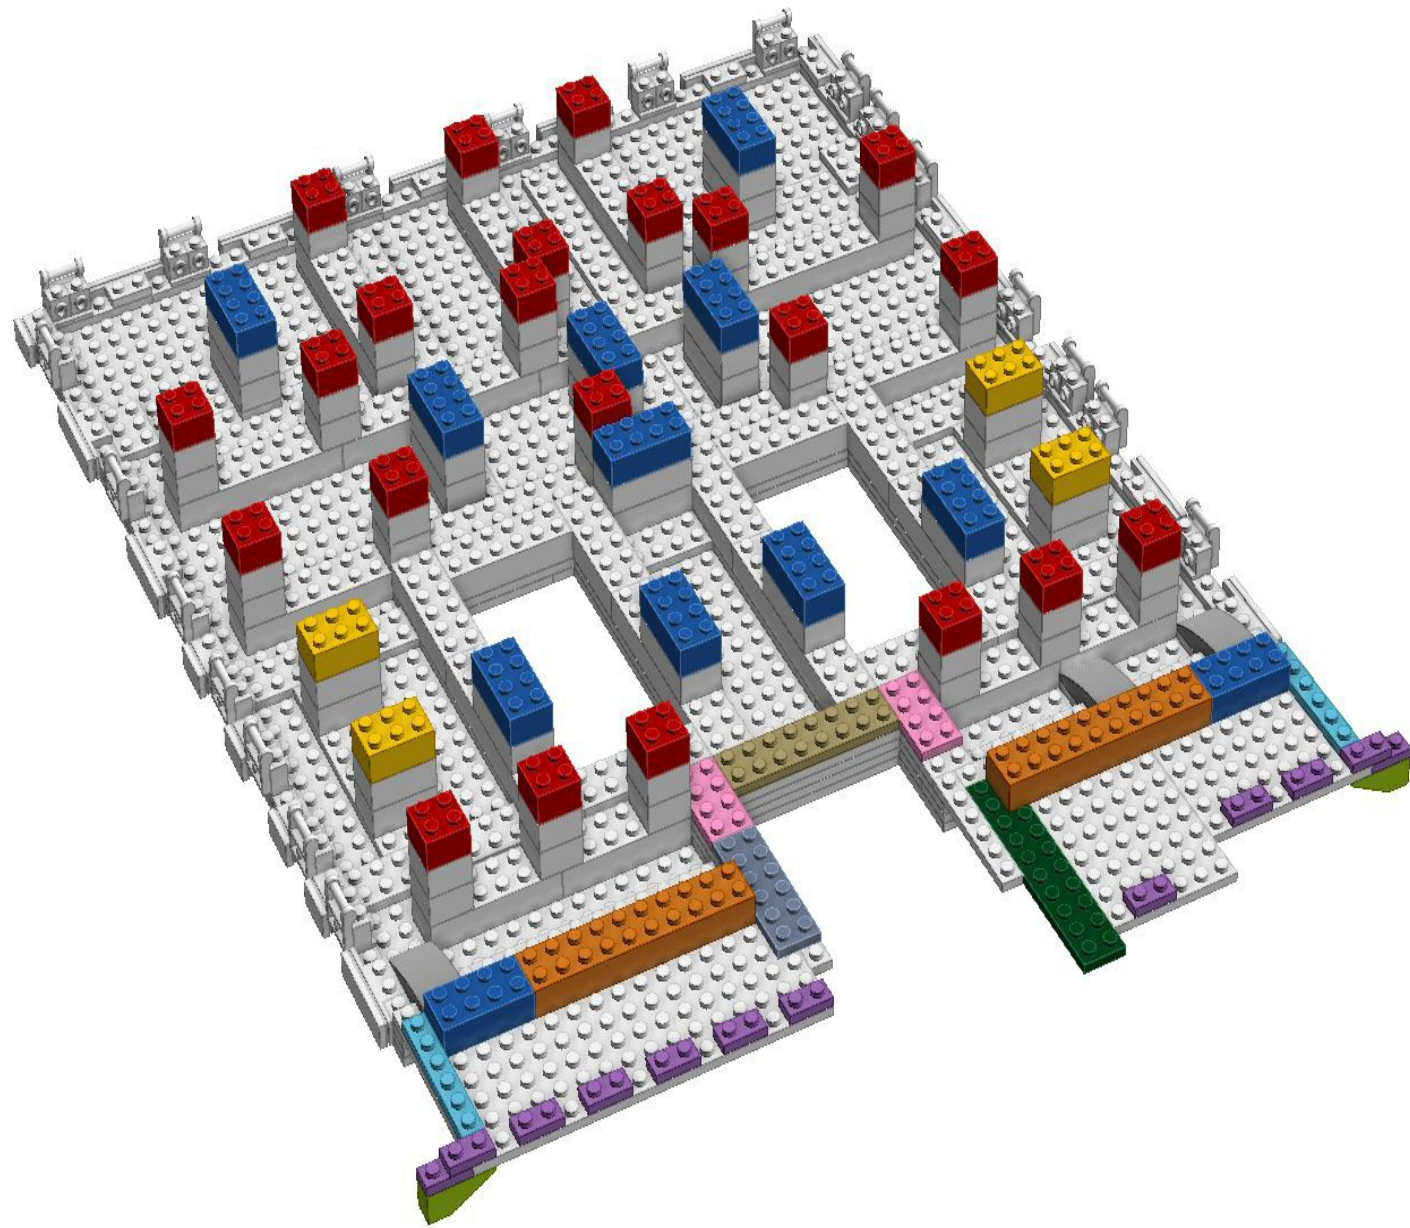

Instructions for the Space Shuttle Mobile Launch Platform (MLP) By Eiffleman © 2019

Note these instructions use a mix of a traditional format and a colour piece ID system.

The colour ID system was needed to make these instructions manageable – the standard format does not lend itself well to large models especially when they are almost entirely one colour. The main piece colour used in this Build is Medium Blue Grey.

The colours chosen on each image are unique – this is a manual process and I needed to use colours for different pieces on different steps.

3

- 2x
- 1x
- 1x
- 2x
- 1x
- 1x

4

5

6

7

8