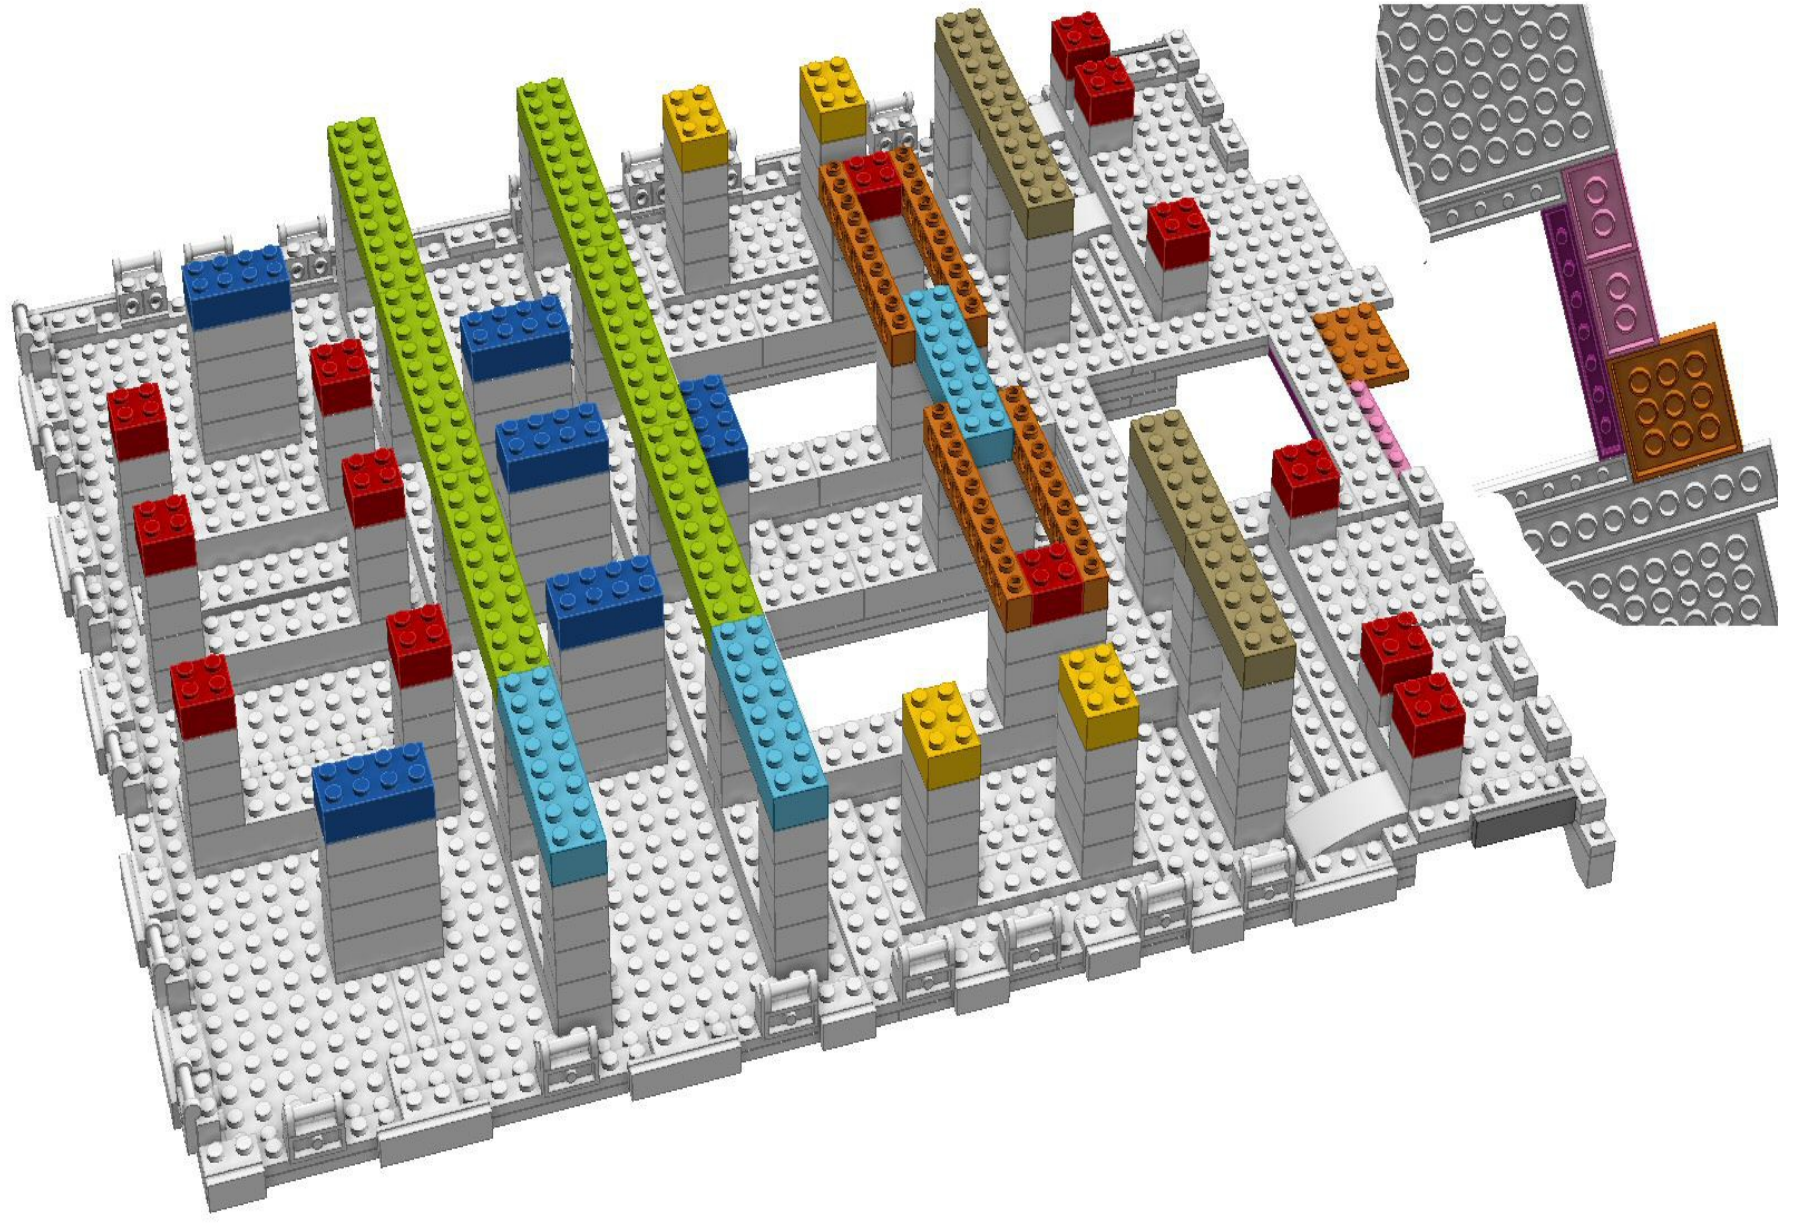

Instructions for the Space Shuttle Mobile Launch Platform (MLP) By Eiffleman © 2019

Note these instructions use a mix of a traditional format and a colour piece ID system.

The colour ID system was needed to make these instructions manageable – the standard format does not lend itself well to large models especially when they are almost entirely one colour. The main piece colour used in this Build is Medium Blue Grey.

The colours chosen on each image are unique – this is a manual process and I needed to use colours for different pieces on different steps.

3

- 2x
- 1x
- 1x
- 2x
- 1x
- 1x

4

5

6

7

8