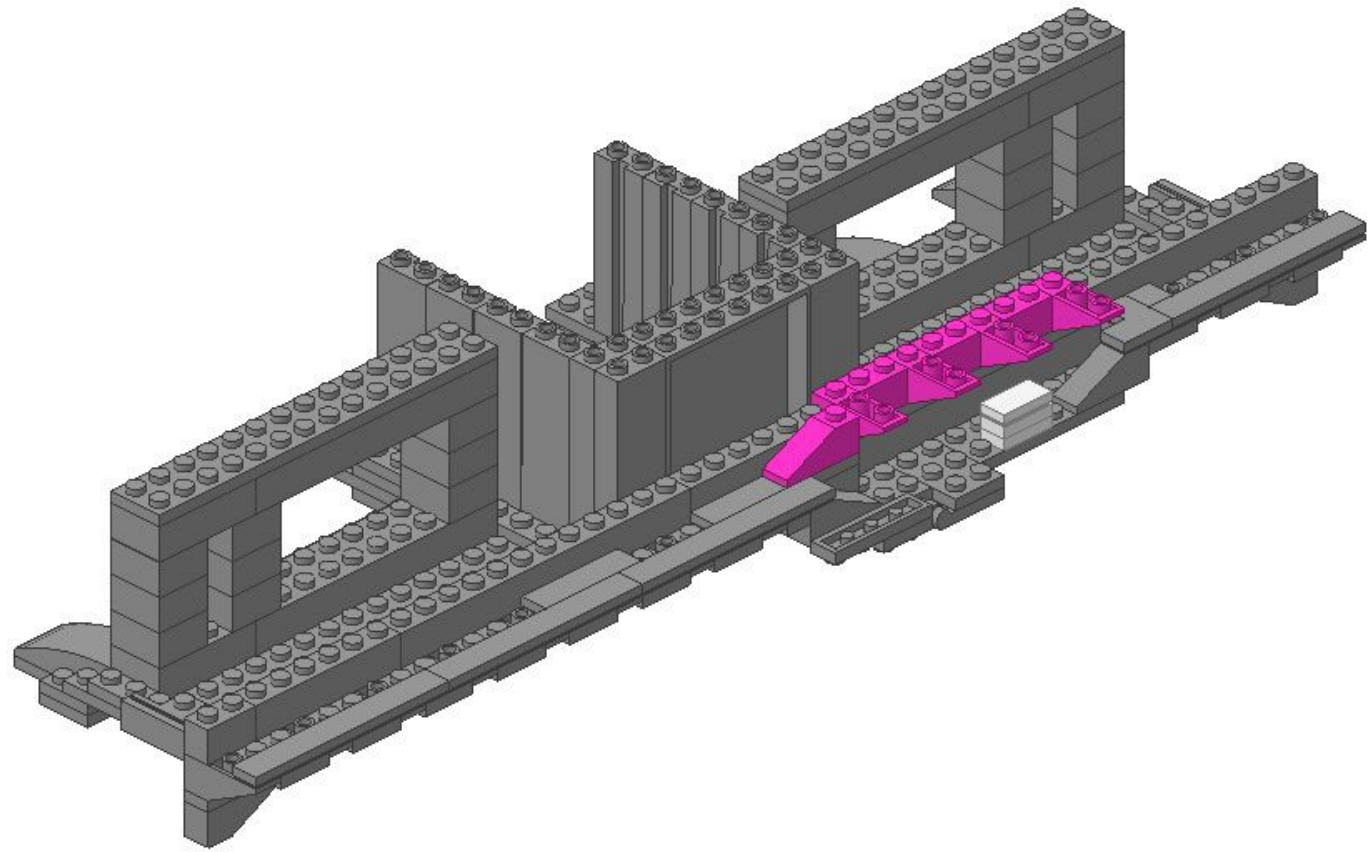

Instructions for the Space Shuttle Mobile Launch Platform (MLP) By Eiffleman © 2019

Note these instructions use a mix of a traditional format and a colour piece ID system.

The colour ID system was needed to make these instructions manageable – the standard format does not lend itself well to large models especially when they are almost entirely one colour. The main piece colour used in this Build is Medium Blue Grey.

The colours chosen on each image are unique – this is a manual process and I needed to use colours for different pieces on different steps.

3

- 2x
- 1x
- 1x
- 2x
- 1x
- 1x

4

5

6

7

8