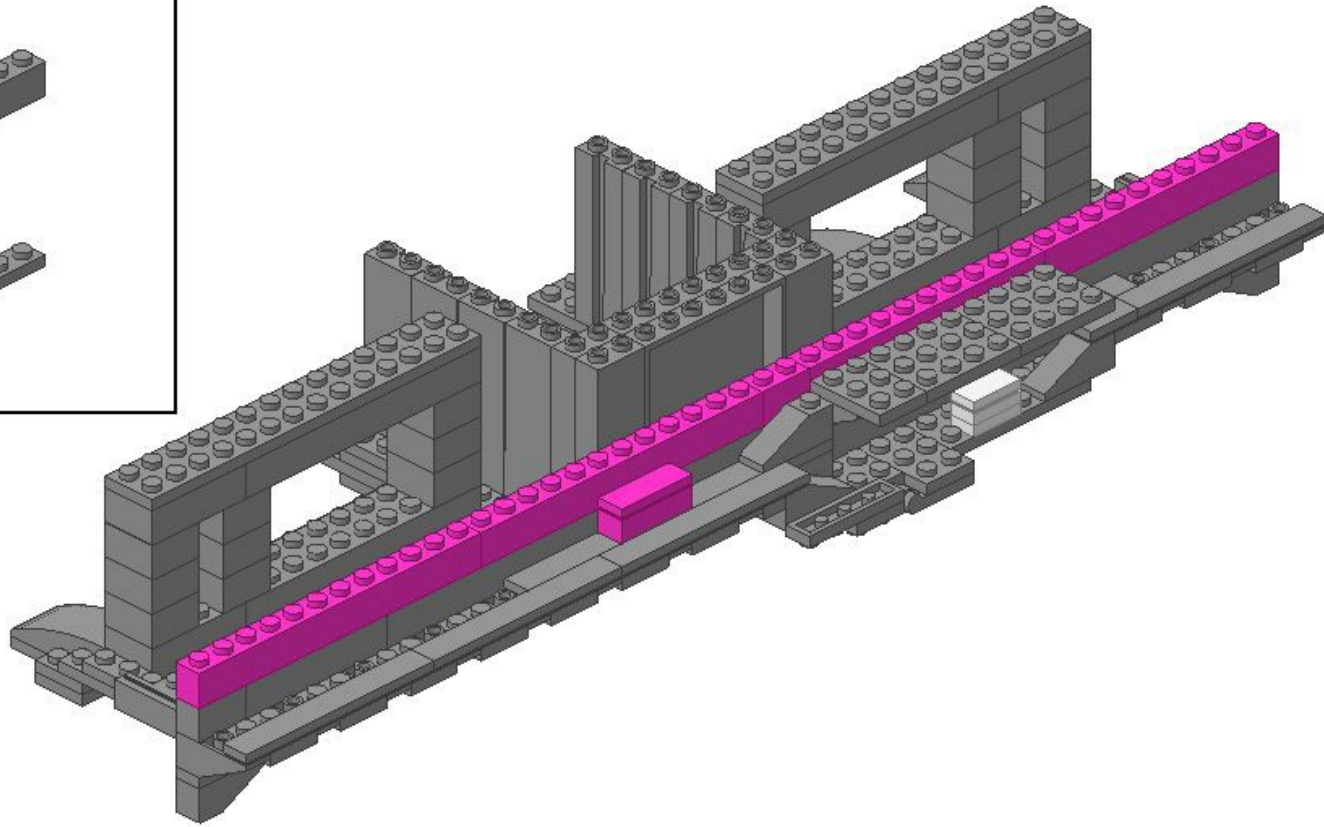

Instructions for the Space Shuttle Mobile Launch Platform (MLP) By Eiffleman © 2019

Note these instructions use a mix of a traditional format and a colour piece ID system.

The colour ID system was needed to make these instructions manageable – the standard format does not lend itself well to large models especially when they are almost entirely one colour. The main piece colour used in this Build is Medium Blue Grey.

The colours chosen on each image are unique – this is a manual process and I needed to use colours for different pieces on different steps.

3

- 2x
- 1x
- 1x
- 2x
- 1x
- 1x

4

5

6

7

8