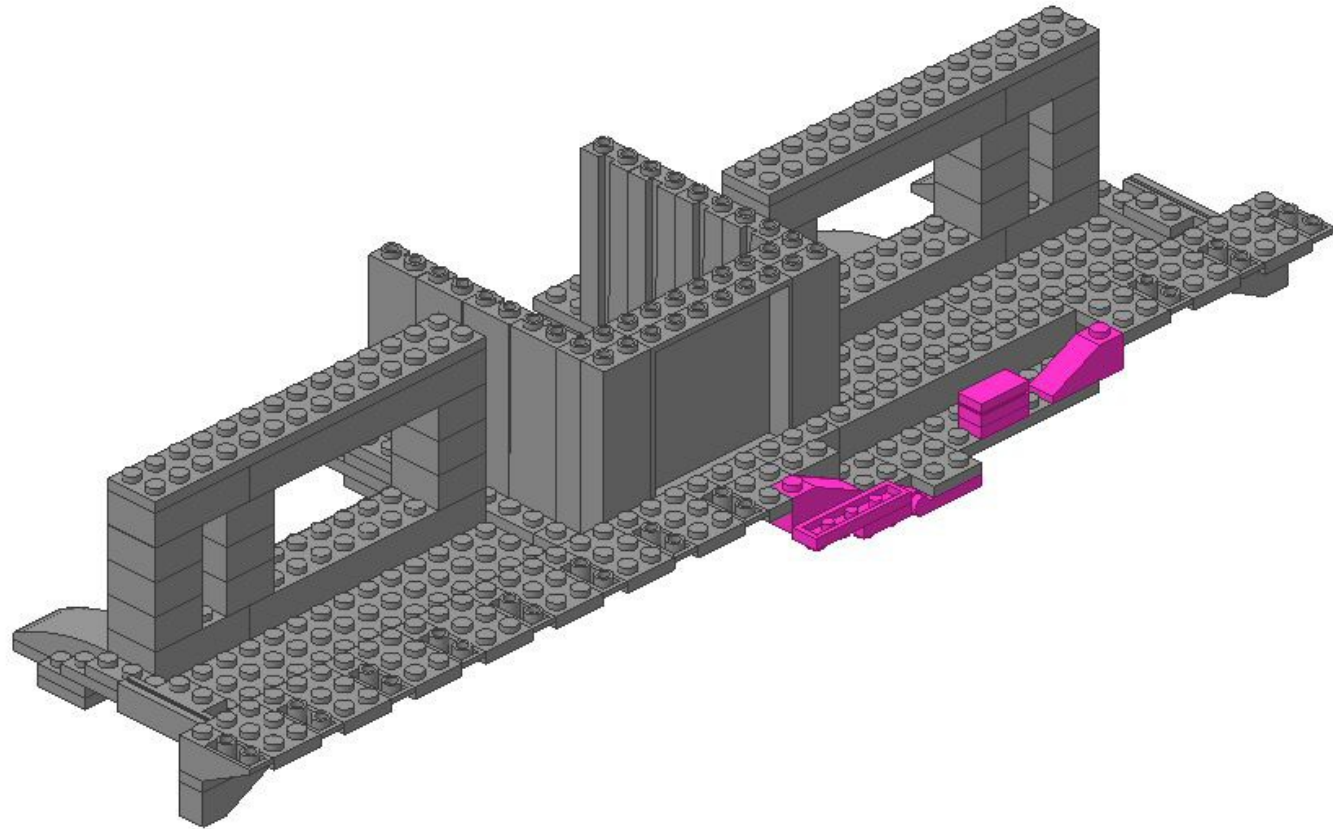

Instructions for the Space Shuttle Mobile Launch Platform (MLP) By Eiffleman © 2019

Note these instructions use a mix of a traditional format and a colour piece ID system.

The colour ID system was needed to make these instructions manageable – the standard format does not lend itself well to large models especially when they are almost entirely one colour. The main piece colour used in this Build is Medium Blue Grey.

The colours chosen on each image are unique – this is a manual process and I needed to use colours for different pieces on different steps.

3

- 2x
- 1x
- 1x
- 2x
- 1x
- 1x

4

5

6

7

8