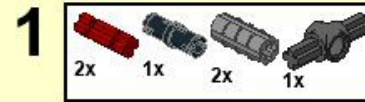

Instructions for the Space Shuttle Mobile Launch Platform (MLP) By Eiffleman © 2019

Note these instructions use a mix of a traditional format and a colour piece ID system.

The colour ID system was needed to make these instructions manageable – the standard format does not lend itself well to large models especially when they are almost entirely one colour. The main piece colour used in this Build is Medium Blue Grey.

The colours chosen on each image are unique – this is a manual process and I needed to use colours for different pieces on different steps.

3

- 2x
- 1x
- 1x
- 2x
- 1x
- 1x

4

5

6

7

8