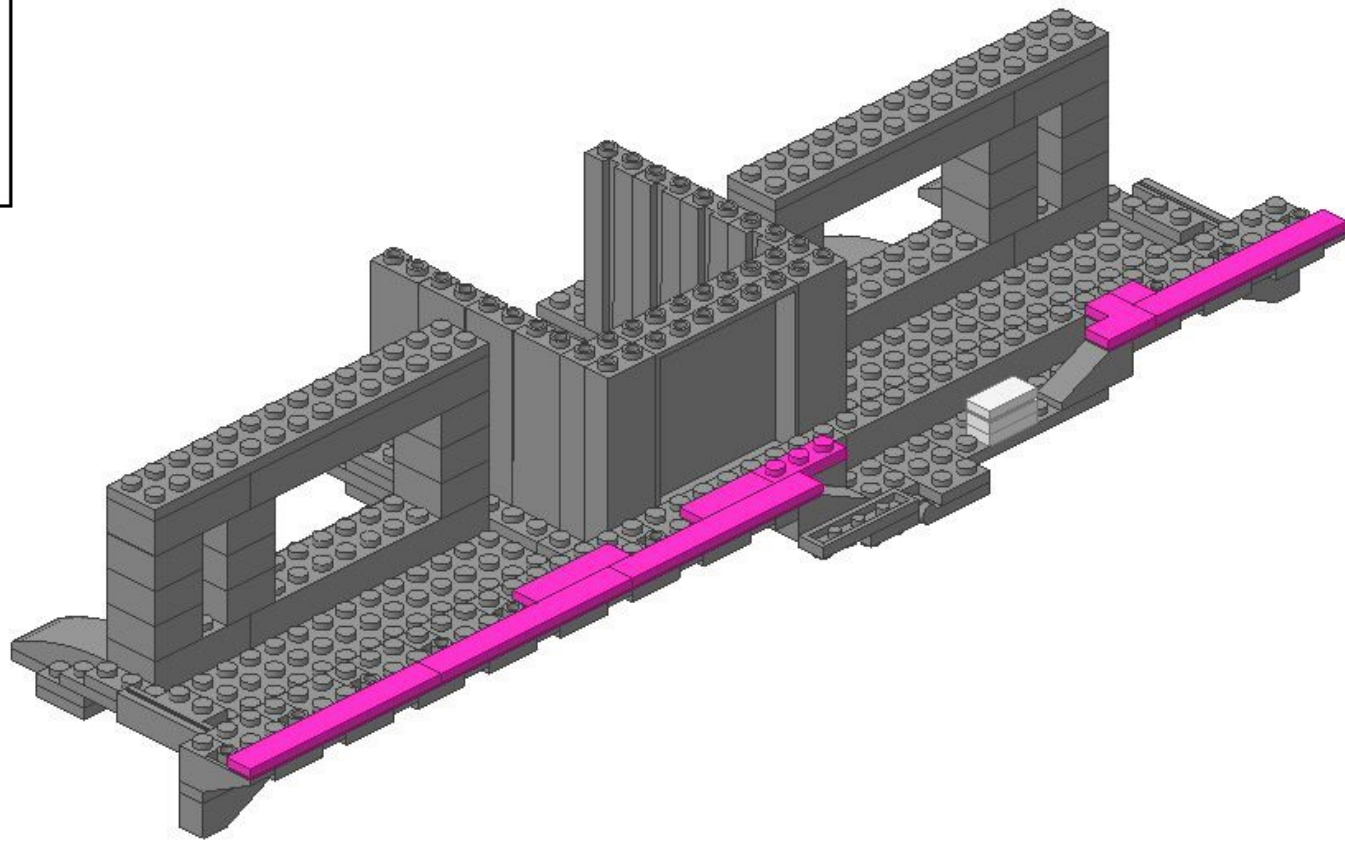

Instructions for the Space Shuttle Mobile Launch Platform (MLP) By Eiffleman © 2019

Note these instructions use a mix of a traditional format and a colour piece ID system.

The colour ID system was needed to make these instructions manageable – the standard format does not lend itself well to large models especially when they are almost entirely one colour. The main piece colour used in this Build is Medium Blue Grey.

The colours chosen on each image are unique – this is a manual process and I needed to use colours for different pieces on different steps.

3

- 2x
- 1x
- 1x
- 2x
- 1x
- 1x

4

5

6

7

8