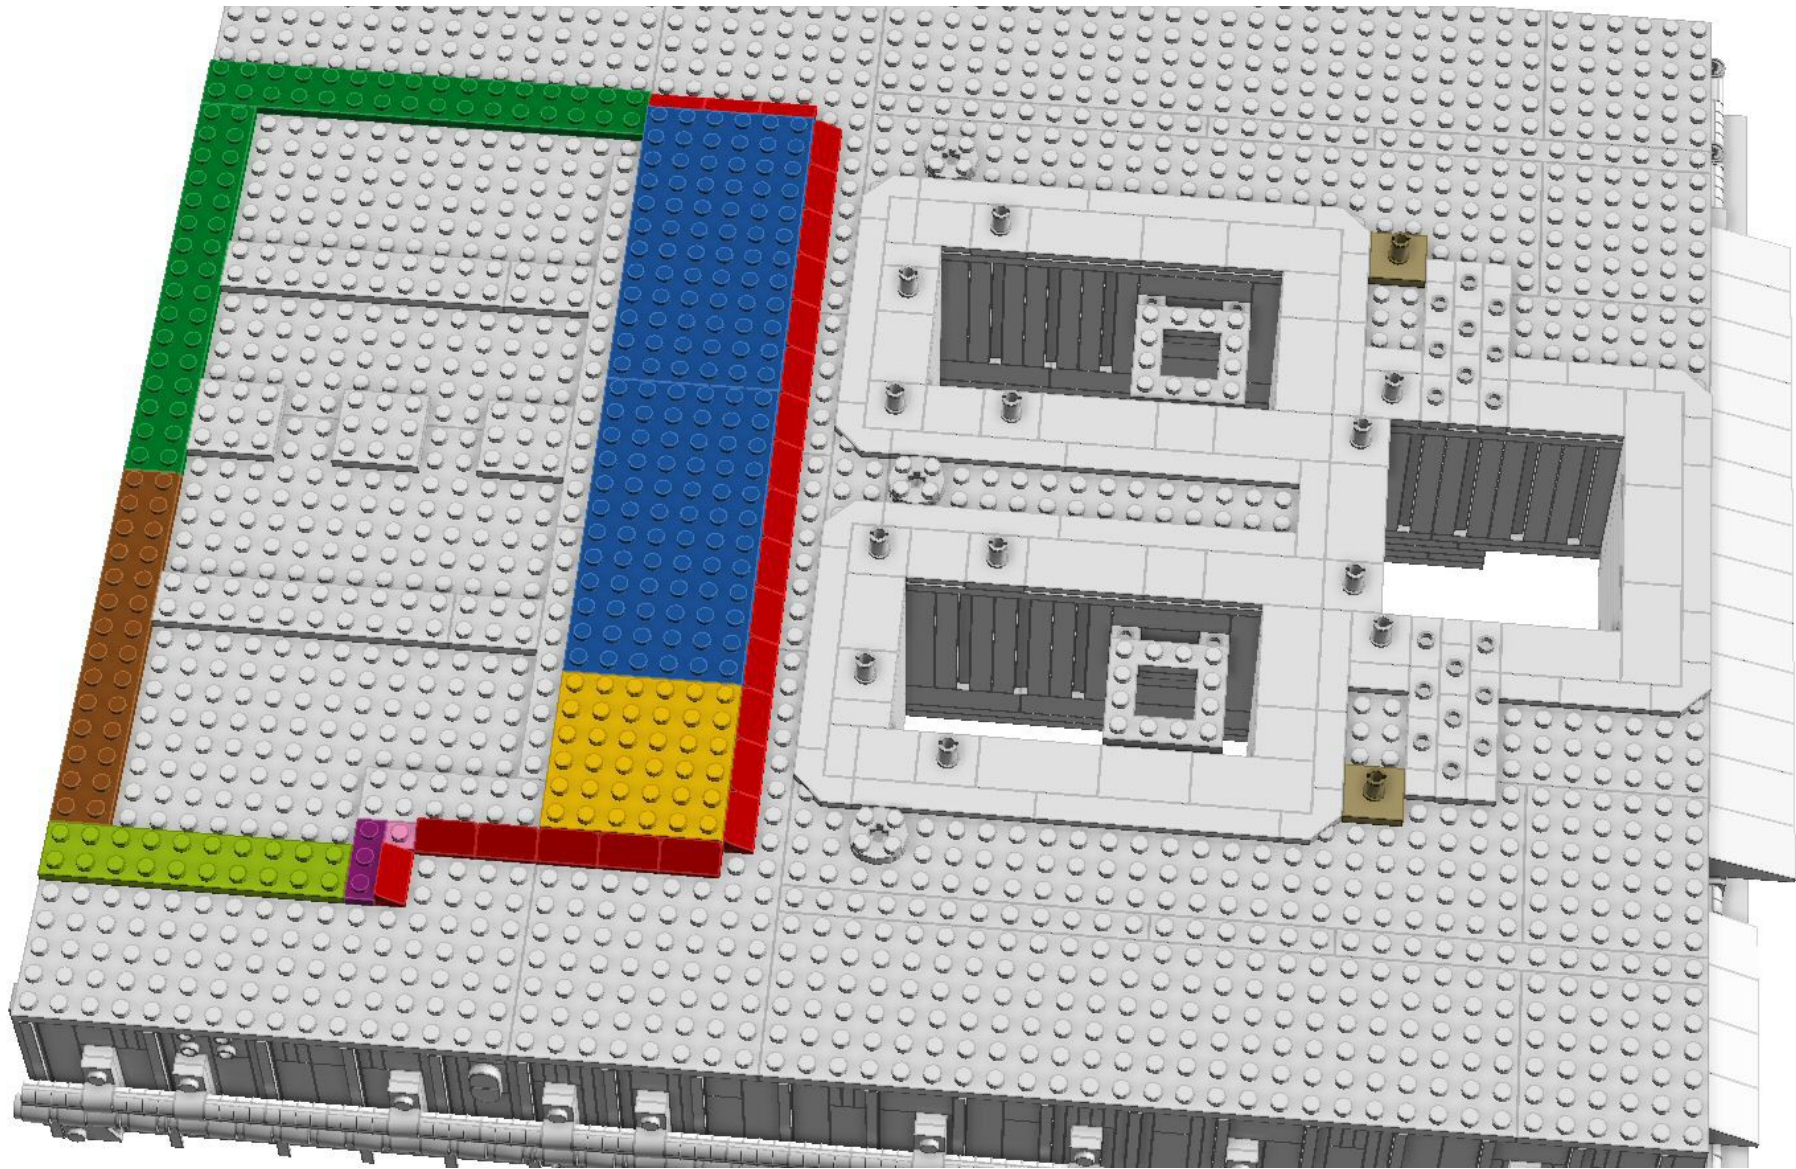

Dark Blue Grey