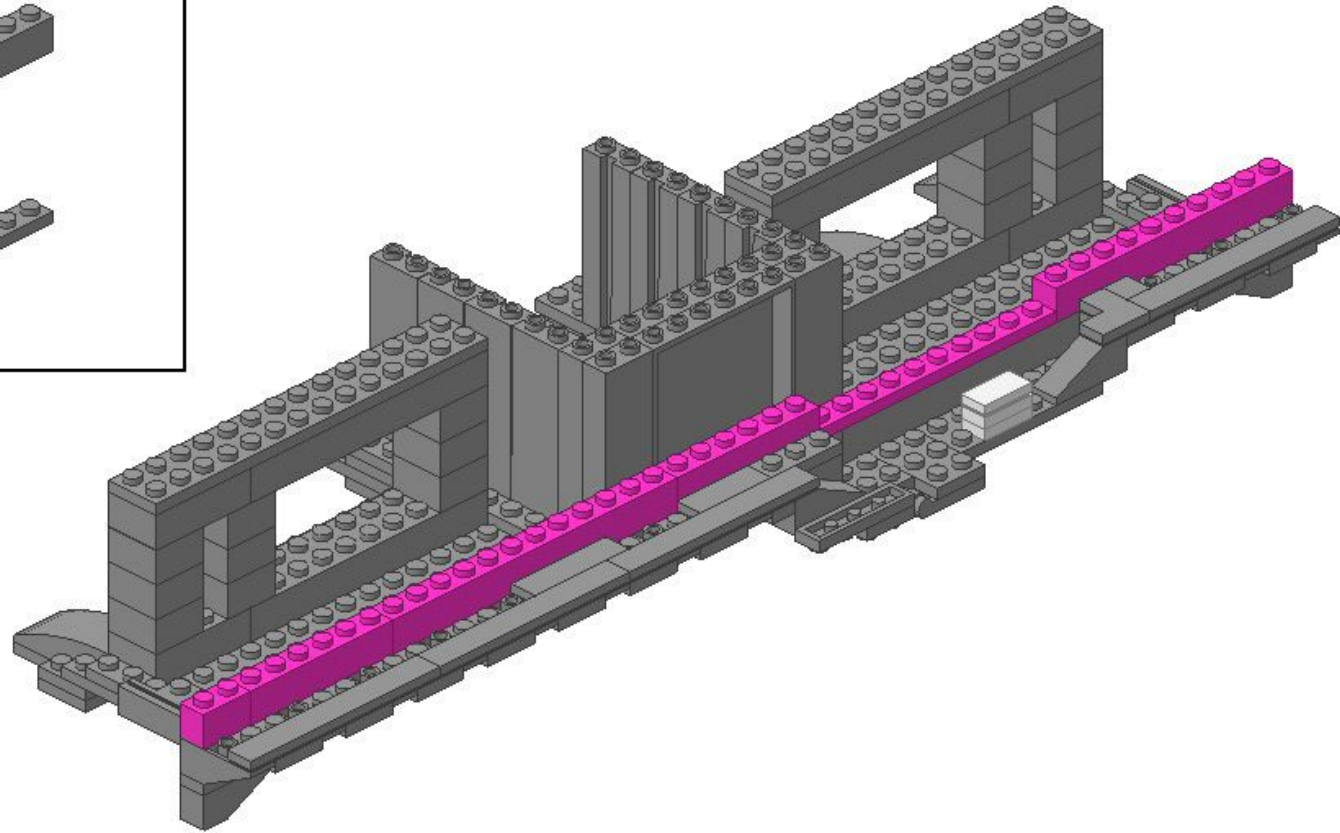

Instructions for the Space Shuttle Mobile Launch Platform (MLP) By Eiffleman © 2019

Note these instructions use a mix of a traditional format and a colour piece ID system.

The colour ID system was needed to make these instructions manageable – the standard format does not lend itself well to large models especially when they are almost entirely one colour. The main piece colour used in this Build is Medium Blue Grey.

The colours chosen on each image are unique – this is a manual process and I needed to use colours for different pieces on different steps.

3

- 2x
- 1x
- 1x
- 2x
- 1x
- 1x

4

5

6

7

8