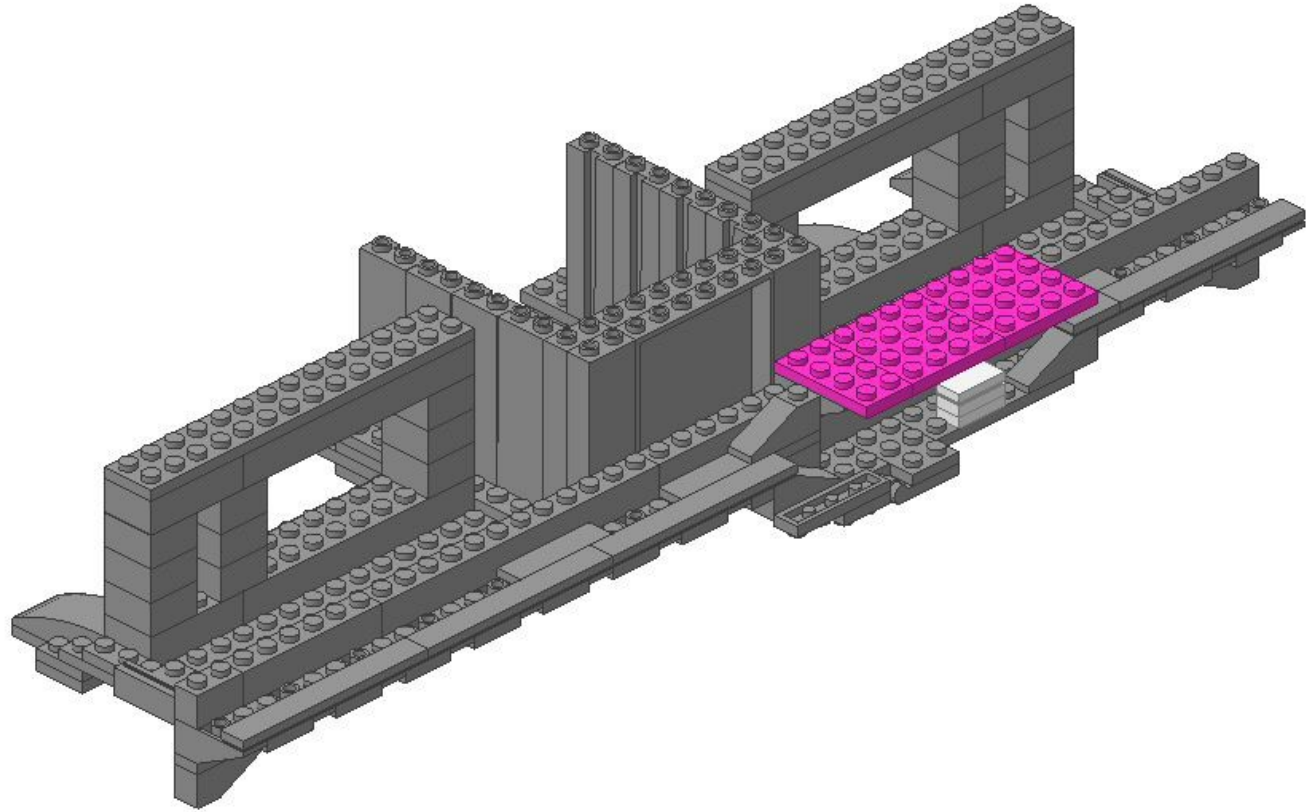

Instructions for the Space Shuttle Mobile Launch Platform (MLP) By Eiffleman © 2019

Note these instructions use a mix of a traditional format and a colour piece ID system.

The colour ID system was needed to make these instructions manageable – the standard format does not lend itself well to large models especially when they are almost entirely one colour. The main piece colour used in this Build is Medium Blue Grey.

The colours chosen on each image are unique – this is a manual process and I needed to use colours for different pieces on different steps.

3

- 2x
- 1x
- 1x
- 2x
- 1x
- 1x

4

5

6

7

8