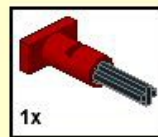

MLP to Crawler-Transporter Interface

LEGO Red Flexible Ribbed Hose (19 Studs Long) (14925 / 57539)	LEGO Medium Stone Gray Brick 1 x 2 (3004)	LEGO Medium Stone Gray Brick 1 x 6 (3009)	LEGO Medium Stone Gray Plate 1 x 6 (3666)	LEGO Medium Stone Gray Plate 1 x 2 (3023)	LEGO Medium Stone Gray Plate 1 x 8 with Door Rail (4510)	LEGO Medium Stone Gray Plate 2 x 16 (4282)	LEGO Dark Stone Gray Plate 6 x 12 (3028)	LEGO Dark Stone Gray Plate 6 x 8 (3036)	LEGO Dark Stone Gray Slope 31° 1 x 2 (85984)	LEGO Medium Stone Gray Bracket 1 x 2 - 2 x 2 Up (99207)	LEGO White Plate 1 x 1 Round with Open Stud (28626 / 85861)
x3	x64	x16	x37	x70	x52	x6	x4	x1	x24	x18	x28
LEGO Medium Stone Gray Plate 1 x 8 (3460)	LEGO Medium Stone Gray Brick 1 x 1 (3005)	LEGO Medium Stone Gray Brick 1 x 3 (3622)	LEGO Medium Stone Gray Brick 1 x 4 with 4 Studs on 1 Side (30414)	LEGO Medium Stone Gray Brick 1 x 2 with Studs on 1 Side (11211)	LEGO Medium Stone Gray Plate 1 x 4 (3710)	LEGO Medium Stone Gray Brick 1 x 8 (3008)	LEGO Medium Stone Gray Brick 1 x 2 x 2 with Inside Axle Holder (3245)	LEGO Dark Stone Gray Plate 6 x 24 (3026)	LEGO Medium Stone Gray Plate 2 x 14 (91988)	LEGO Dark Stone Gray Plate 6 x 6 (3958)	LEGO Dark Stone Gray Tile 1 x 1 with Groove (3070)
x48	x16	x33	x14	x9	x38	x28	x18	x4	x6	x5	x6
LEGO Dark Stone Gray Plate 1 x 2 with Pin Hole (11458)	LEGO White Brick Round 1 x 1 with Open Stud with Open Stud (3062)	LEGO Medium Stone Gray Brick 1 x 1 with Headlight and Slot (4070)	LEGO Orange Tile 1 x 2 Grille (with Bottom Groove) (2412)	LEGO Medium Stone Gray Brick 1 x 1 with Vertical Clip (Open 'O' Clip, Hollow Stud) (60475)	LEGO Medium Stone Gray Bracket 1 x 2 - 2 x 2 (21712 / 44728 / 92411)	LEGO Medium Stone Gray Plate 1 x 12 (60479)	LEGO Dark Stone Gray Slope 18° 4 x 2 (30363)	LEGO Dark Stone Gray Slope 25° (33) 2 x 3 with Rough Surface (3298)	LEGO Medium Stone Gray Brick 1 x 12 (6112)	LEGO Medium Stone Gray Tile 1 x 4 (2431)	LEGO Medium Stone Gray Tile 1 x 8 (4162)
x40	x77	x21	x5	x20	x18	x14	x13	x4	x5	x23	x13
LEGO Yellow Plate 2 x 4 (3020)	LEGO Medium Stone Gray Plate 2 x 2 x 2/3 with 2 Studs on Side (99206)	LEGO Dark Stone Gray Plate 16 x 16 with Underside Ribs (91405)	LEGO Dark Stone Gray Plate 2 x 14 (91988)	LEGO Dark Stone Gray Plate 6 x 10 (3033)	LEGO Black Round Plate 1 x 1 (6141)	LEGO Medium Stone Gray Plate 2 x 3 (3021)	LEGO Dark Stone Gray Plate 8 x 16 (92438)	LEGO Medium Stone Gray Plate 2 x 10 (3832)	LEGO Yellow Tile 2 x 2 with Vertical Pin (2460)	LEGO Medium Stone Gray Plate 3 x 3 (11212)	LEGO Dark Stone Gray Plate 2 x 16 (4282)
x18	x55	x3	x1	x1	x12	x30	x4	x16	x2	x7	x3
LEGO Yellow Plate 3 x 2 with Hole (3176)	LEGO Yellow Plate 1 x 2 with 1 Stud (with Groove) (3794)	LEGO Dark Stone Gray Plate 2 x 10 (3832)	LEGO Dark Stone Gray Plate 1 x 6 (3666)	LEGO Yellow Plate 2 x 2 (3022 / 94148)	LEGO Dark Stone Gray Plate 6 x 16 (3027)	LEGO Medium Stone Gray Plate 8 x 16 (92438)	LEGO Medium Stone Gray Brick 2 x 10 (3006 / 92538)	LEGO Medium Stone Gray Brick 2 x 2 (3003)	LEGO Medium Stone Gray Brick 2 x 4 (3001)	LEGO Medium Stone Gray Plate 2 x 2 (3022)	LEGO Dark Stone Gray Slope 45° 2 x 2 Inverted (3676)
x3	x12	x1	x3	x3	x3	x6	x26	x110	x52	x10	x4