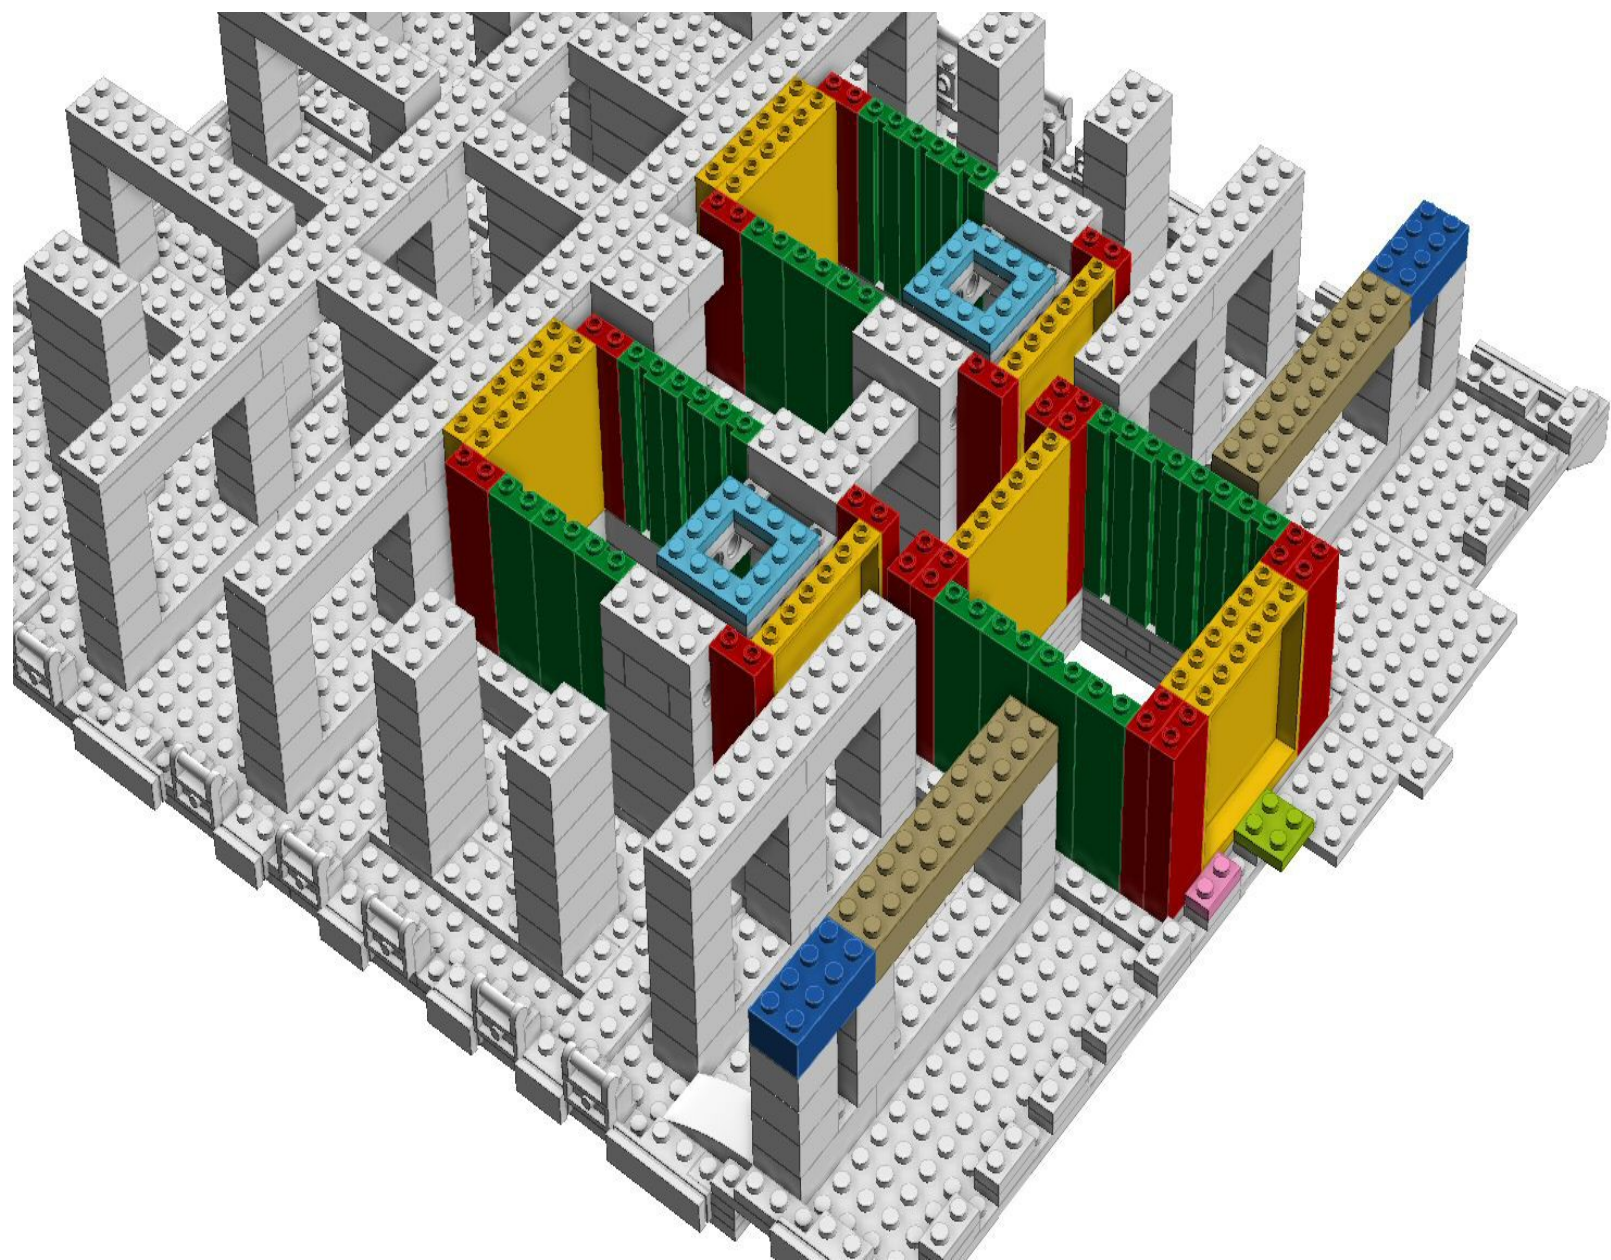

Instructions for the Space Shuttle Mobile Launch Platform (MLP) By Eiffleman © 2019

Note these instructions use a mix of a traditional format and a colour piece ID system.

The colour ID system was needed to make these instructions manageable – the standard format does not lend itself well to large models especially when they are almost entirely one colour. The main piece colour used in this Build is Medium Blue Grey.

The colours chosen on each image are unique – this is a manual process and I needed to use colours for different pieces on different steps.

3

- 2x
- 1x
- 1x
- 2x
- 1x
- 1x

4

5

6

7

8