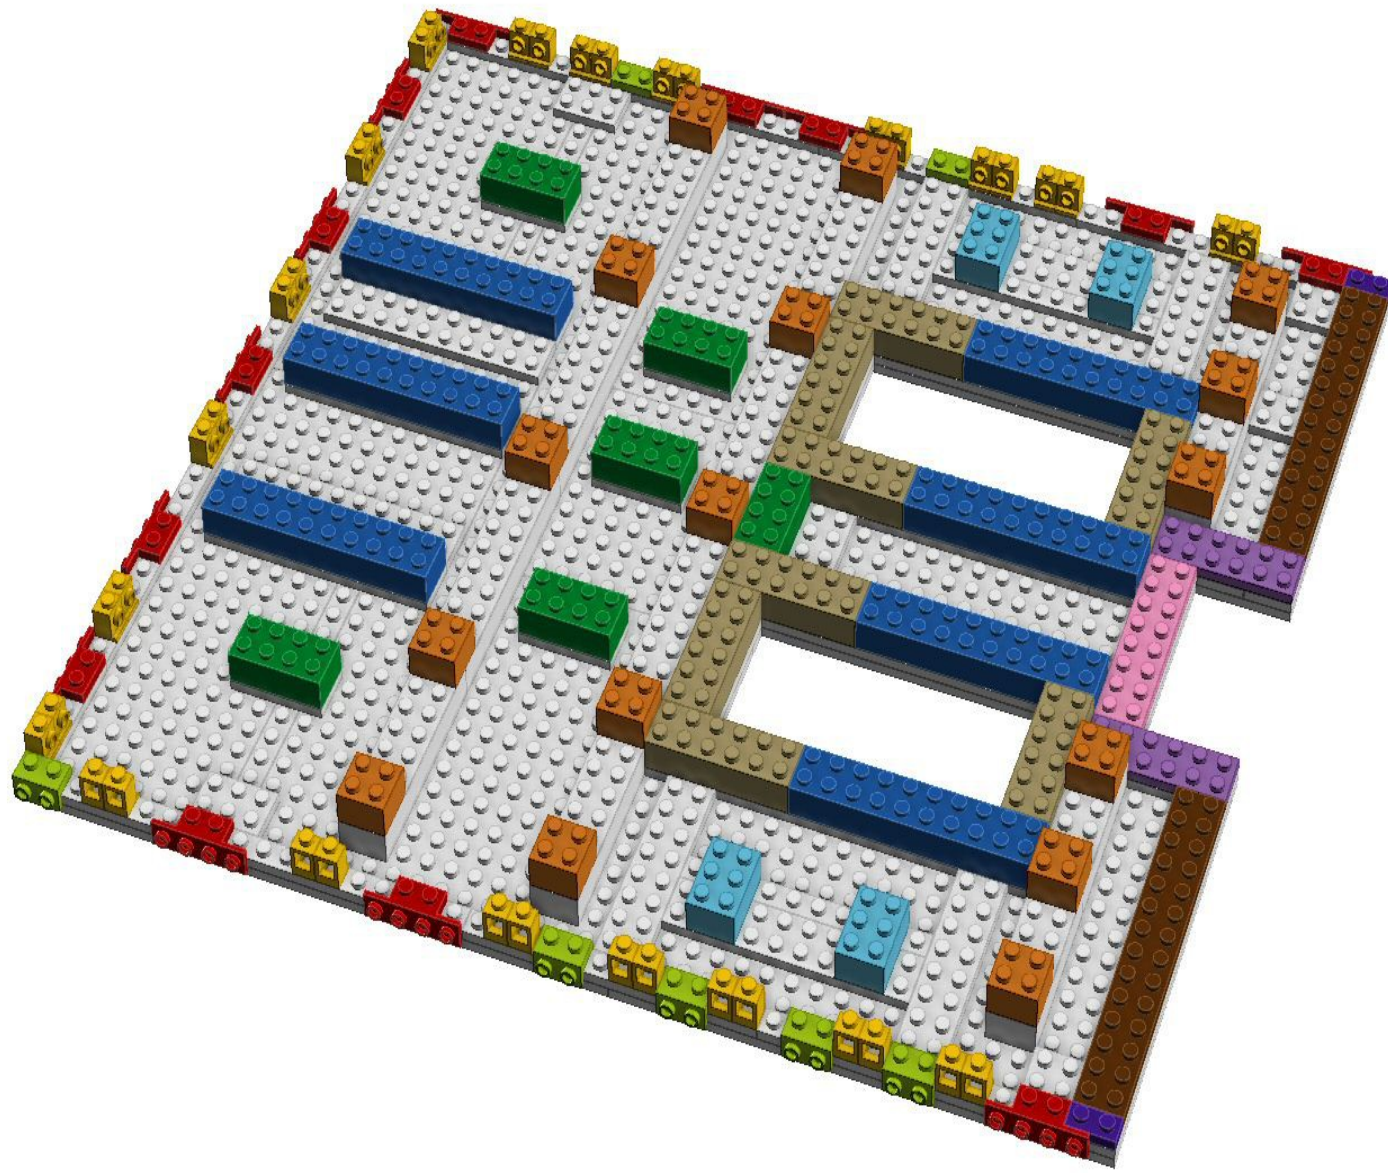

Instructions for the Space Shuttle Mobile Launch Platform (MLP) By Eiffleman © 2019

Note these instructions use a mix of a traditional format and a colour piece ID system.

The colour ID system was needed to make these instructions manageable – the standard format does not lend itself well to large models especially when they are almost entirely one colour. The main piece colour used in this Build is Medium Blue Grey.

The colours chosen on each image are unique – this is a manual process and I needed to use colours for different pieces on different steps.

3

- 2x
- 1x
- 1x
- 2x
- 1x
- 1x

4

5

6

7

8