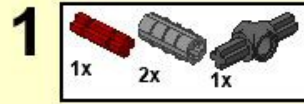

Instructions for the Space Shuttle Mobile Launch Platform (MLP) By Eiffleman © 2019

Note these instructions use a mix of a traditional format and a colour piece ID system.

The colour ID system was needed to make these instructions manageable – the standard format does not lend itself well to large models especially when they are almost entirely one colour. The main piece colour used in this Build is Medium Blue Grey.

The colours chosen on each image are unique – this is a manual process and I needed to use colours for different pieces on different steps.

3

- 2x
- 1x
- 1x
- 2x
- 1x
- 1x

4

5

6

7

8