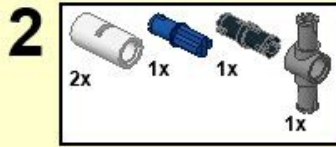

Instructions for the Space Shuttle Mobile Launch Platform (MLP) By Eiffleman © 2019

Note these instructions use a mix of a traditional format and a colour piece ID system.

The colour ID system was needed to make these instructions manageable – the standard format does not lend itself well to large models especially when they are almost entirely one colour. The main piece colour used in this Build is Medium Blue Grey.

The colours chosen on each image are unique – this is a manual process and I needed to use colours for different pieces on different steps.

3

- 2x
- 1x
- 1x
- 2x
- 1x
- 1x

4

5

6

7

8