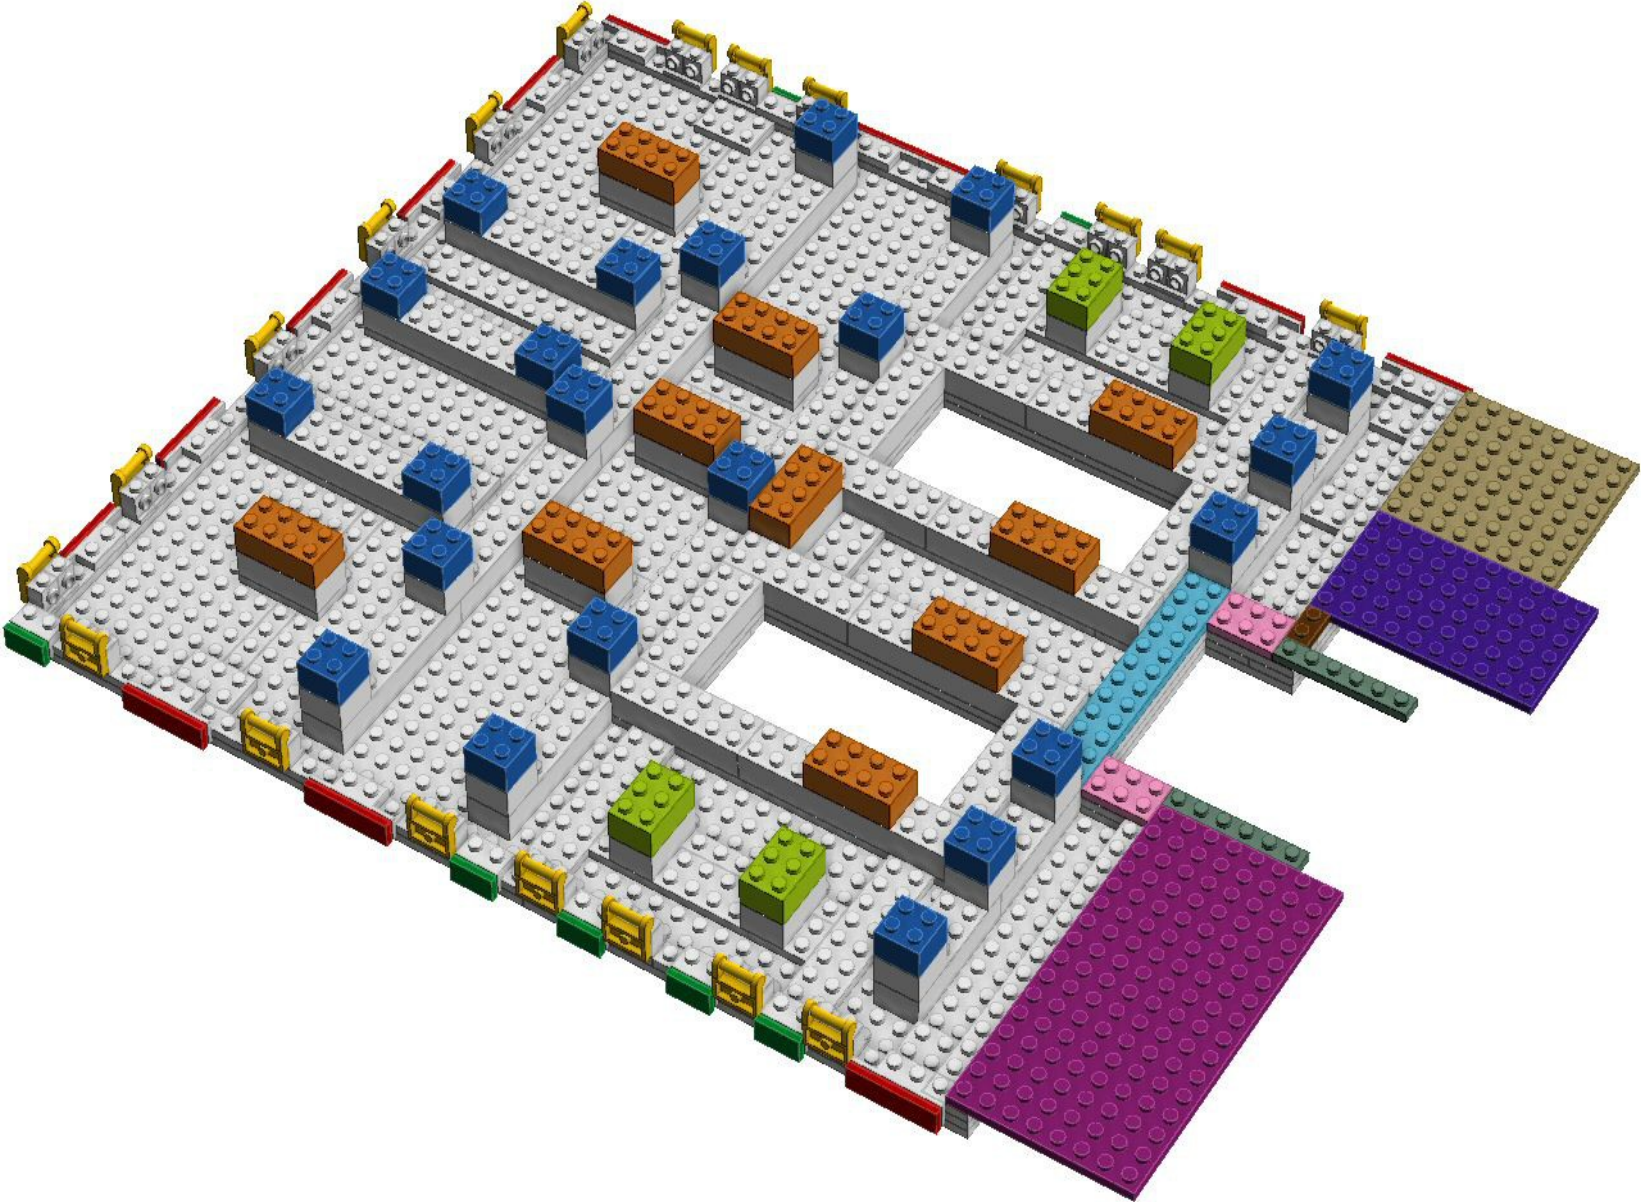

Instructions for the Space Shuttle Mobile Launch Platform (MLP) By Eiffleman © 2019

Note these instructions use a mix of a traditional format and a colour piece ID system.

The colour ID system was needed to make these instructions manageable – the standard format does not lend itself well to large models especially when they are almost entirely one colour. The main piece colour used in this Build is Medium Blue Grey.

The colours chosen on each image are unique – this is a manual process and I needed to use colours for different pieces on different steps.

3

- 2x
- 1x
- 1x
- 2x
- 1x
- 1x

4

5

6

7

8