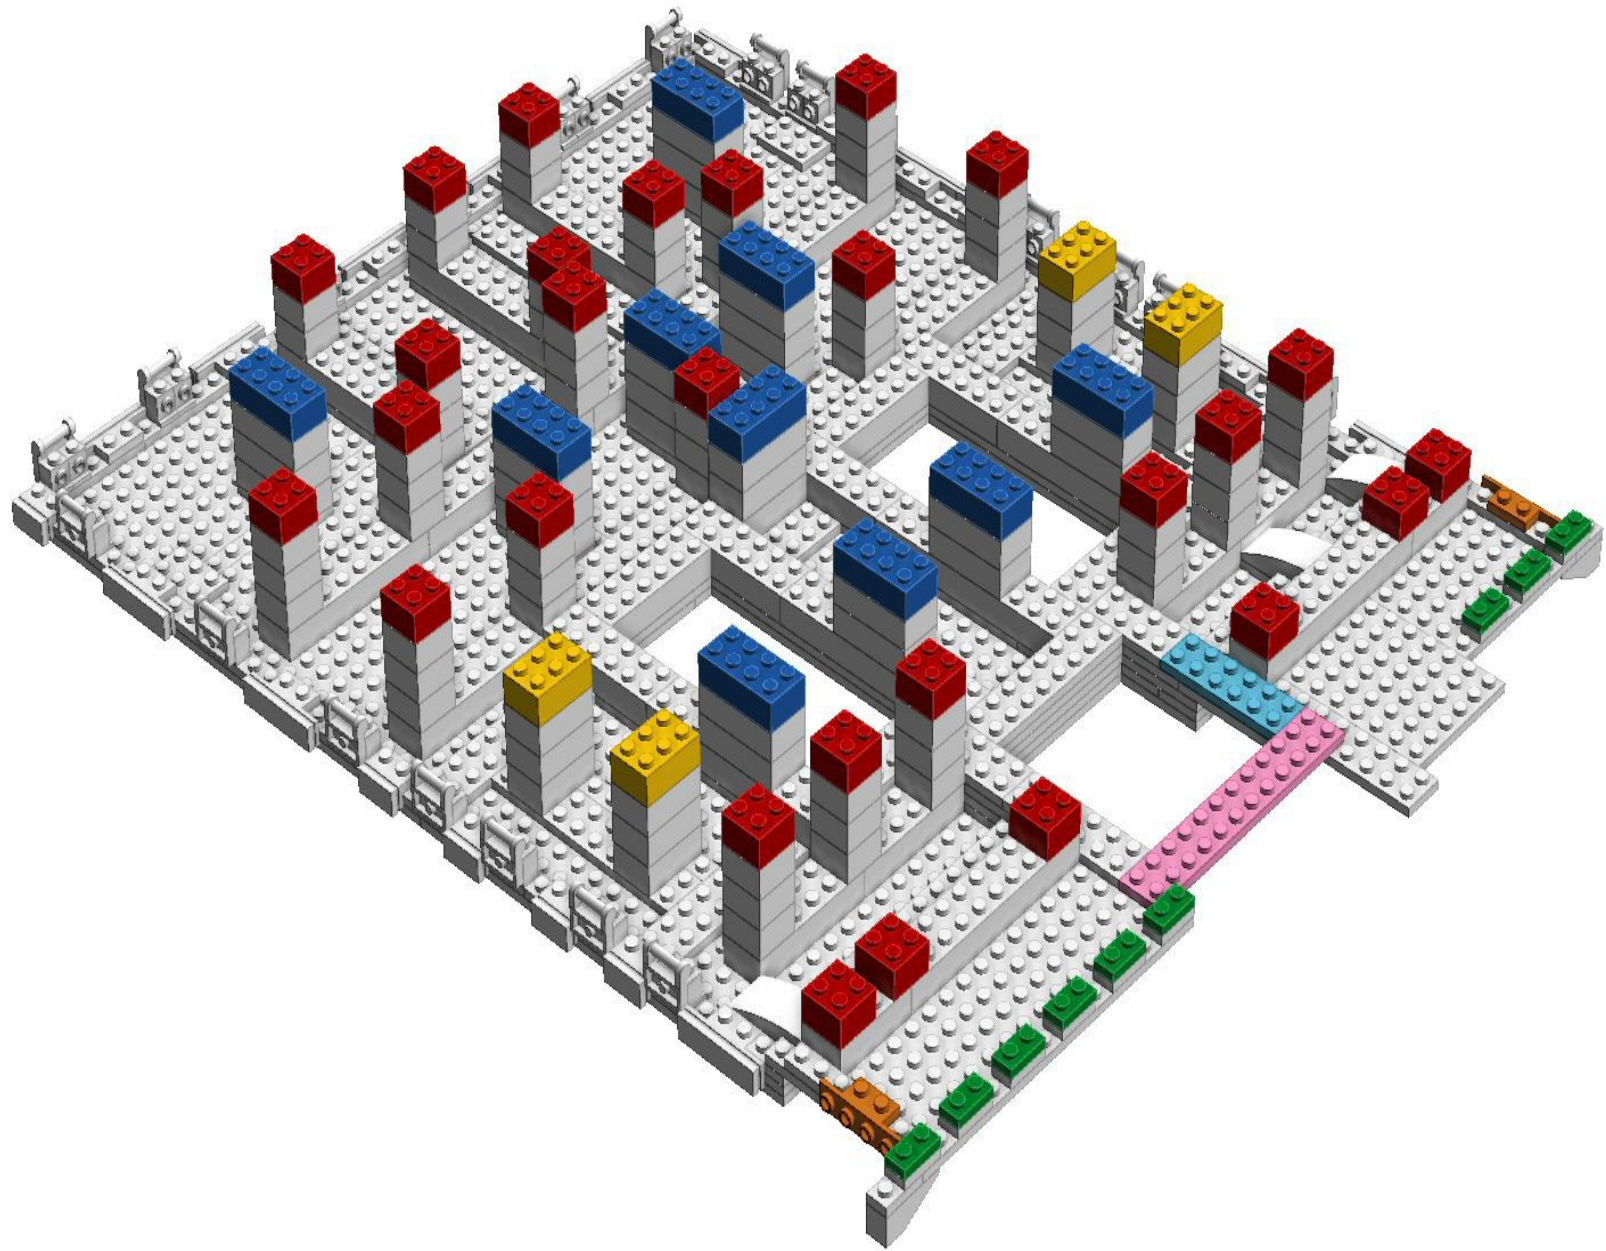

Instructions for the Space Shuttle Mobile Launch Platform (MLP) By Eiffleman © 2019

Note these instructions use a mix of a traditional format and a colour piece ID system.

The colour ID system was needed to make these instructions manageable – the standard format does not lend itself well to large models especially when they are almost entirely one colour. The main piece colour used in this Build is Medium Blue Grey.

The colours chosen on each image are unique – this is a manual process and I needed to use colours for different pieces on different steps.

3

- 2x
- 1x
- 1x
- 2x
- 1x
- 1x

4

5

6

7

8